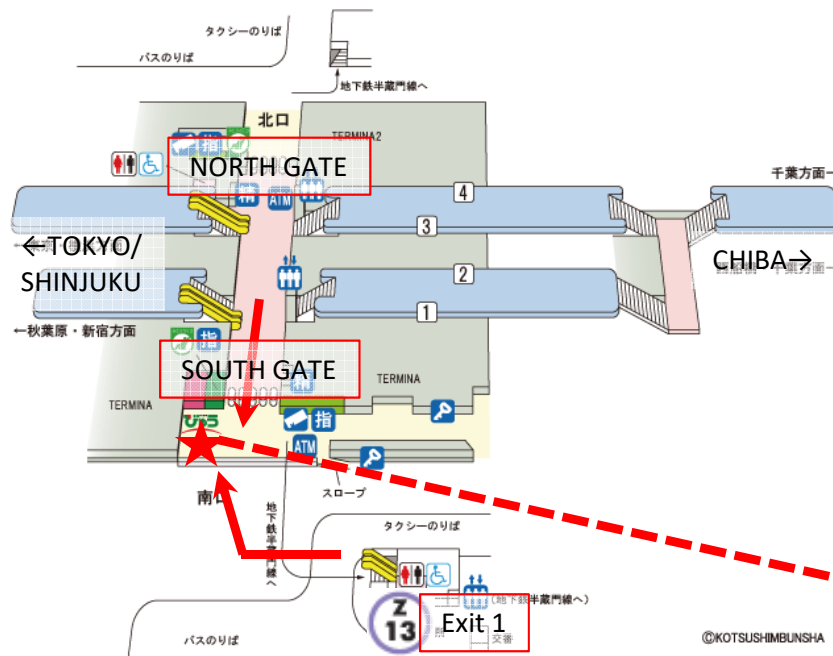

Tokyo FooDrink Tour @Sunamachi Ginza

Meeting Place information

Meet up at “Kinshicho-sta.(JR) South gate(JR錦糸町駅南口)” at 10:45 am

MAP OF KINSHICHO STATION

★★ By JR ★★

<Kinshicho station –JR Sobu line/ Chuo line>

Get out from South gate, you can see meeting place on right side.

★★ By Metro ★★

<Kinshicho station - Hanzomon line  >

Get out from exit 1.

Turn right and walk 15 seconds, you arrive at meeting place.

★ Here!! ★

In front of
JR ticket center
“びゅうプラザ”
At **“SOUTH”** gate

Meeting
Place

Contact on the day
(For any urgent contact,
Please call to the phone below)

staff@japanwondertravel.com
+81-70-5080-1017 (International call)
070-5080-1017(Domestic call)